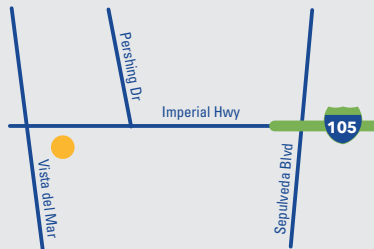

### East Los Angeles

**WASHINGTON BLVD. SAFE CENTER**  
 2649 E. Washington Blvd., Los Angeles  
 Saturday & Sunday 9:00 a.m. - 3:00 p.m.

### Harbor Area

**GAFFEY STREET SAFE CENTER**  
 1400 N. Gaffey St., San Pedro  
 Saturday & Sunday 9:00 a.m. - 3:00 p.m.

### Playa Del Rey

**HYPERION SAFE CENTER**  
 7660 Imperial Hwy. Gate B, Playa Del Rey  
 Saturday & Sunday 9:00 a.m. - 3:00 p.m.