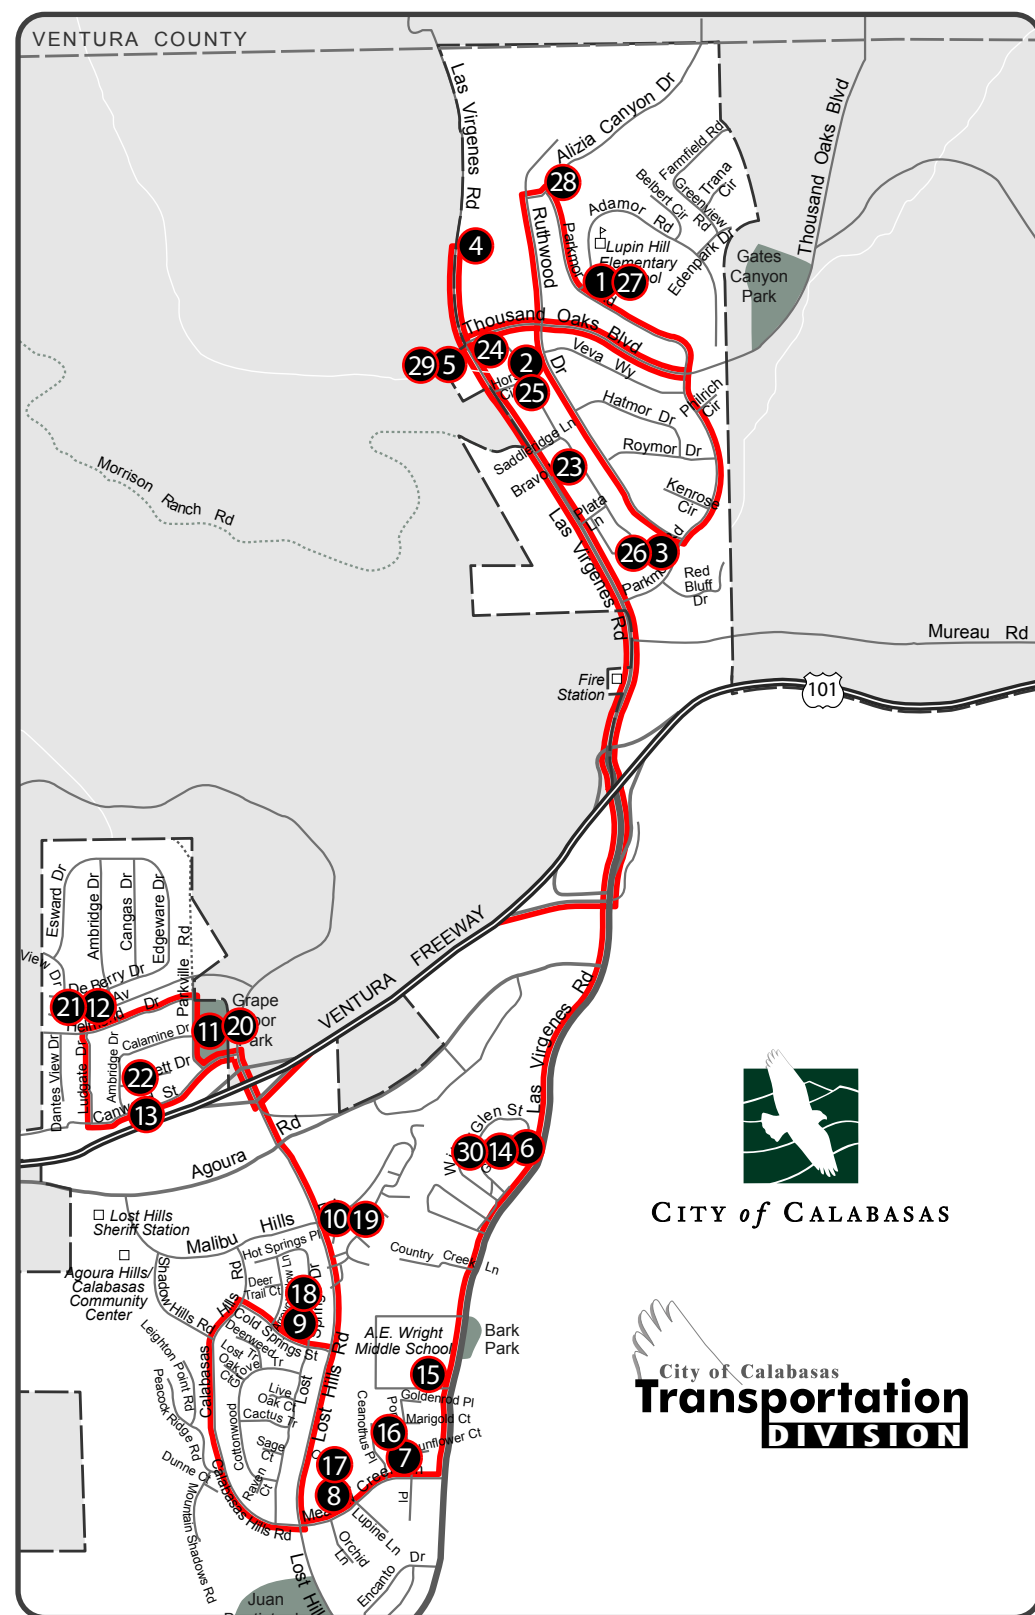

STOP	LOCATION	TIMES	TIMES	WED	THUR	THUR	THUR
1	Parkmor Rd. @ Adamor Rd. (Lupin Hill)	2:15	2:40	12:30	-	2:15	2:40
2	Ruthwood Dr. @ Veva Way	2:16	2:41	12:31	-	2:16	2:41
3	Ruthwood Dr. @ Parkmor Rd.	2:17	2:42	12:32	-	2:17	2:42
4	Las Virgenes Rd. @ Malibu Cyn. Apts. Leasing Ct.	2:18	2:43	12:33	-	2:18	2:43
5	Las Virgenes Rd. @ Thousand Oaks Blvd. (SW)	2:20	2:45	12:35	-	2:20	2:45
6	Las Virgenes Rd. @ Willow Glen St.	2:22	2:47	12:38	-	2:22	2:47
7	Meadow Creek Ln. @ Poppyseed Pl.	2:23	2:48	12:39	-	2:23	2:48
8	Meadow Creek Ln. @ Oleander	2:24	2:49	12:40	-	2:24	2:49
9	Lost Springs Rd. @ Cold Springs St.	2:25	2:50	12:42	-	2:25	2:50
10	Lost Hills Rd. @ Malibu Hills Rd.	2:30	2:55	12:47	-	2:30	2:55
11	Parkville Rd. @ Calamine Dr.	2:33	2:58	12:50	-	2:33	2:58
12	Helmond Dr. @ Ludgate Dr.	2:34	2:59	12:51	-	2:34	2:59
13	Canwood St. @ Ambridge Dr.	2:35	3:00	12:52	-	2:35	3:00
14	Las Virgenes Rd. @ Willow Glen St.	-	3:05	12:57	-	2:40	3:05
15	Las Virgenes Rd. @ A.E. Wright (South Driveway)	-	3:20	3:20	1:15	-	-
16	Meadow Creek Ln. @ Poppyseed Pl.	-	3:21	3:21	1:16	-	-
17	Meadow Creek Ln. @ Oleander	-	3:22	3:22	1:17	-	-
18	Lost Springs Rd. @ Cold Springs St.	-	3:23	3:23	1:18	-	-
19	Lost Hills Rd. @ Malibu Hills Rd.	-	3:26	3:26	1:21	-	-
20	Parkville Rd. @ Calamine Dr.	-	3:29	3:29	1:24	-	-
21	Helmond Dr. @ Ludgate Dr.	-	3:30	3:30	1:25	-	-
22	Canwood St. @ Ambridge Dr.	-	3:31	3:31	1:26	-	-
23	Las Virgenes Rd. @ Bravo Ln.	-	3:36	3:36	1:31	-	-
24	Las Virgenes Rd. @ Thousand Oaks Blvd. (SE)	-	3:37	3:37	1:32	-	-
25	Ruthwood Dr. @ Veva Way	-	3:39	3:39	1:34	-	-
26	Ruthwood Dr. @ Parkmor Rd.	-	3:40	3:40	1:35	-	-
27	Parkmor Rd. @ Adamor Rd.	-	3:42	3:42	1:37	-	-
28	Parkmor Rd. @ Alizia Canyon Dr.	-	3:43	3:43	1:38	-	-
29	Las Virgenes Rd. @ Thousand Oaks Blvd. (SW)	-	3:45	3:45	1:39	-	-
30	Las Virgenes Rd. @ Willow Glen St.	-	3:48	3:48	1:43	-	-

CITY of CALABASAS

City of Calabasas
**Transportation
DIVISION**