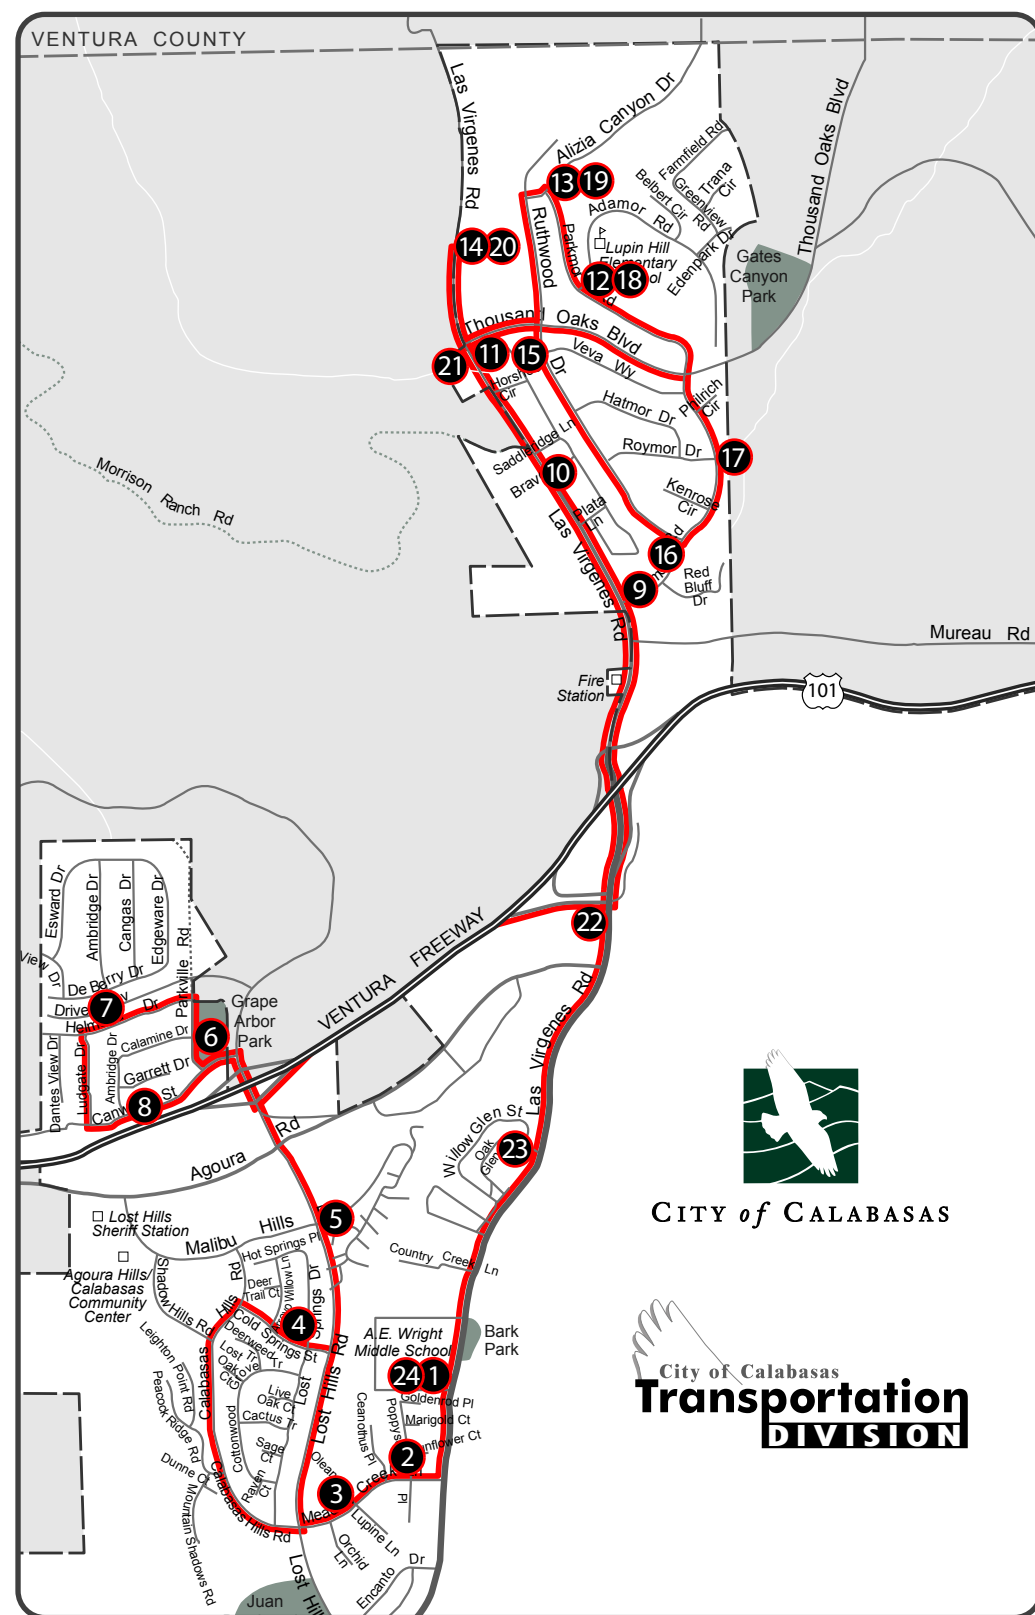

Public Information Available:
Calabasas Transportation
Customer Service
(805) 557-7372
100 Civic Center Way
Calabasas, CA 91302
www.cityofcalabasas.com

Updated: September 2011

LINE 2 PEAK ROUTE AM

STOP	LOCATION	TIMES	TIMES	TIMES	TIMES
1	Las Virgenes Rd. @ A.E. Wright (South Driveway)	7:07	-	-	-
2	Meadow Creek Ln. @ Poppseed Pl.	7:08	-	8:15	-
3	Meadow Creek Ln. @ Oleander	7:09	-	8:17	-
4	Lost Springs Rd. @ Cold Springs St.	7:11	-	8:19	-
5	Lost Hills Rd. @ Malibu Hills Rd.	7:14	-	8:21	-
6	Parkville Rd. @ Calamine Dr.	7:17	-	8:22	-
7	Helmond Dr. @ Ludgate Dr.	7:18	-	8:23	-
8	Canwood St. @ Ambridge Dr.	7:19	-	8:24	-
9	Las Virgenes Rd. @ Parkmor Rd.	7:23	-	-	8:35
10	Las Virgenes Rd. @ Bravo Ln.	7:24	-	-	8:36
11	Las Virgenes Rd. @ Thousand Oaks Blvd. (SE)	7:25	-	-	8:37
12	Parkmor Rd. @ Adamor Rd. (Lupin Hill)	7:30	-	-	-
13	Parkmor Rd. @ Alizia Canyon Dr.	7:31	-	-	-
14	Las Virgenes Rd. @ Malibu Cyn. Apts. Leasing Ct.	7:34	-	-	8:39
15	Ruthwood Dr. @ Veva Way	7:40	7:48	-	-
16	Ruthwood Dr. @ Parkmor Rd.	7:42	7:49	-	-
17	Parkmor Rd. @ Roymor Dr.	7:44	7:51	-	-
18	Parkmor Rd. @ Adamor Rd. (Lupin Hill)	7:46	-	-	-
19	Parkmor Rd. @ Alizia Canyon Dr.	7:47	-	-	-
20	Las Virgenes Rd. @ Malibu Cyn. Apts. Leasing Ct.	-	7:55	-	-
21	Las Virgenes Rd. @ Thousand Oaks Blvd. (SW)	-	8:01	-	-
22	Las Virgenes Road @ Shell Station	-	8:05	-	-
23	Las Virgenes Rd. @ Willow Glen St.	-	8:08	8:25	-
24	Las Virgenes Rd. @ A.E. Wright (South Driveway)	-	8:09	8:26	8:45

CITY OF CALABASAS

City of Calabasas
**Transportation
DIVISION**

**CALABASAS PUBLIC TRANSPORTATION
SHUTTLE SERVICE**

**FALL LINE
2PM**

With Stops at A.E. Wright & Lupin Hill

Hours of operation:
Monday - Friday
Transit Pass or Transit tickets required.
No service on holidays.
Subject to change without notice.

CITY of CALABASAS

City of Calabasas
**Transportation
DIVISION**