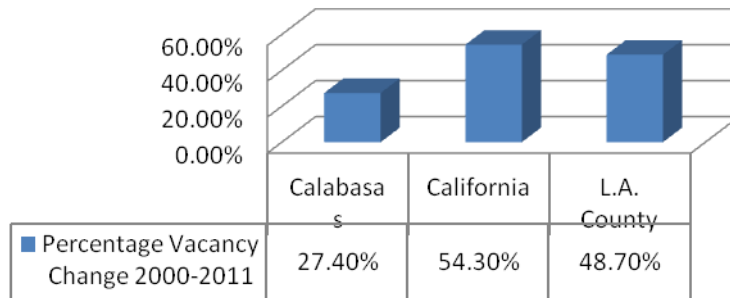

Vacant Housing Units

	1990	2000	2010
Calabasas	N/A	263	335
California	801,767	711,673	1,102,583
L.A. Co.	173,791	137,135	203,872

**Percentage Change in Vacant Units
2000-2011**

Data: American Fact Finder: <http://factfinder.census.gov/servlet/DatasetMainPageServlet>

City of Calabasas General Plan, Community Profile, May 1993