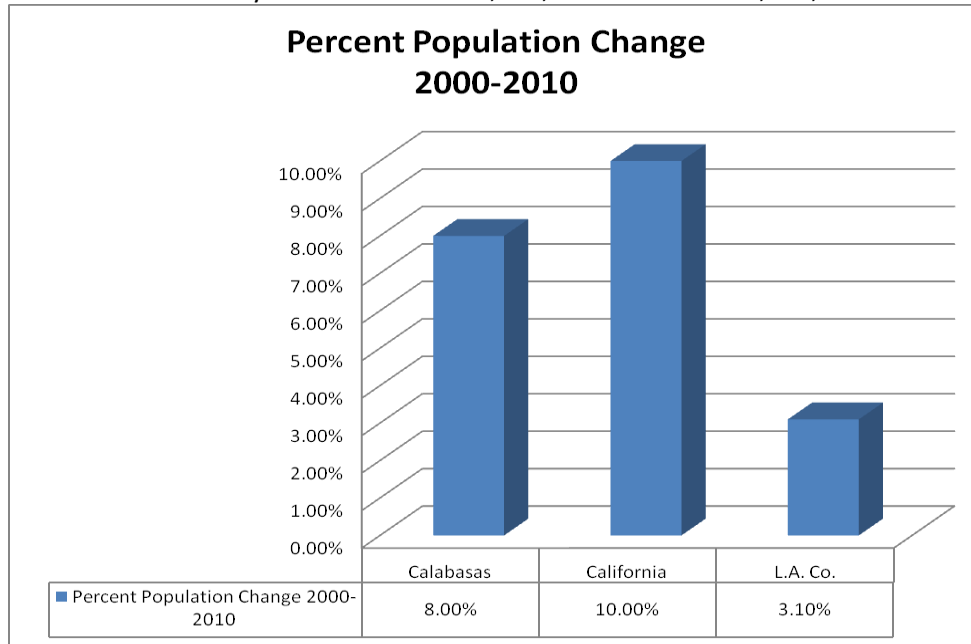

Total Population		
	2000	2010
Calabasas	21,356	23,058
California	33,871,653	37,252,956
L.A. County	9,519,338	9,818,605

Total Housing Units		
	2000	2010
Calabasas	8,107	8,878
California	12,214,550	13,680,081
L.A. Co.	3,270,909	3,445,076