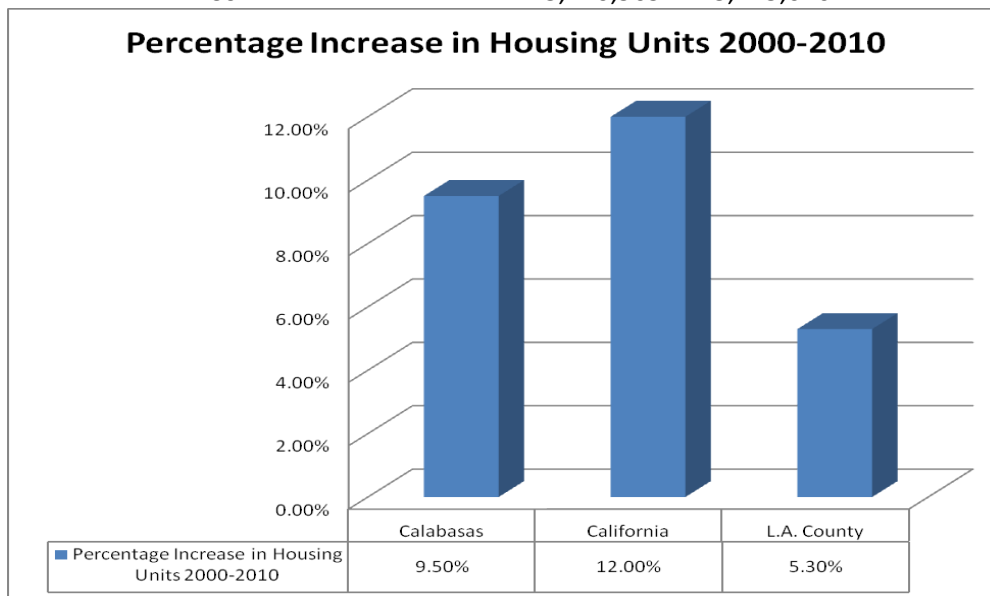

Total Population		
	2000	2010
Calabasas	21,356	23,058
California	33,871,653	37,252,956
L.A. County	9,519,338	9,818,605

Total Housing Units		
	2000	2010
Calabasas	8,107	8,878
California	12,214,550	13,680,081
L.A. Co.	3,270,909	3,445,076

Vacant Housing Units

	1990	2000	2010
Calabasas	N/A	263	335
California	801,767	711,673	1,102,583
L.A. Co.	173,791	137,135	203,872

**Percentage Change in Vacant Units
2000-2011**

Data: American Fact Finder: <http://factfinder.census.gov/servlet/DatasetMainPageServlet>